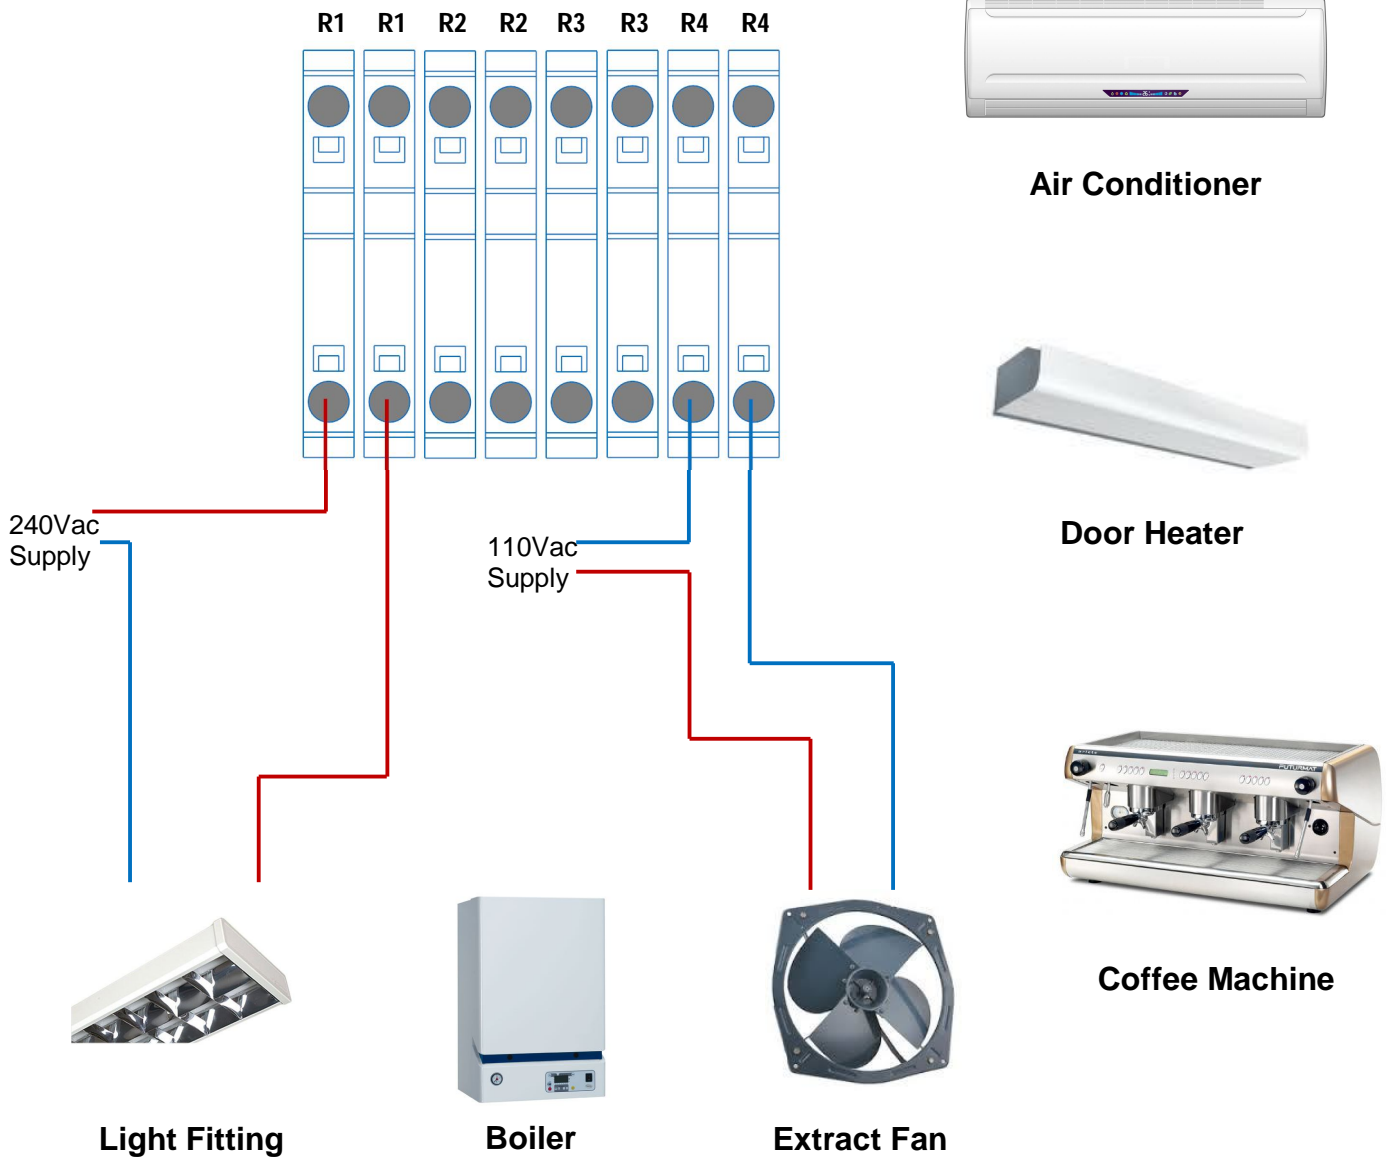

Relays

Connector Block Panel

Use any TYPE of Appliance up to 16 amps as Standard or if you need higher amps or 3 phase, use an additional relay.

You can allocate a switch to any relay or use the time clock functions