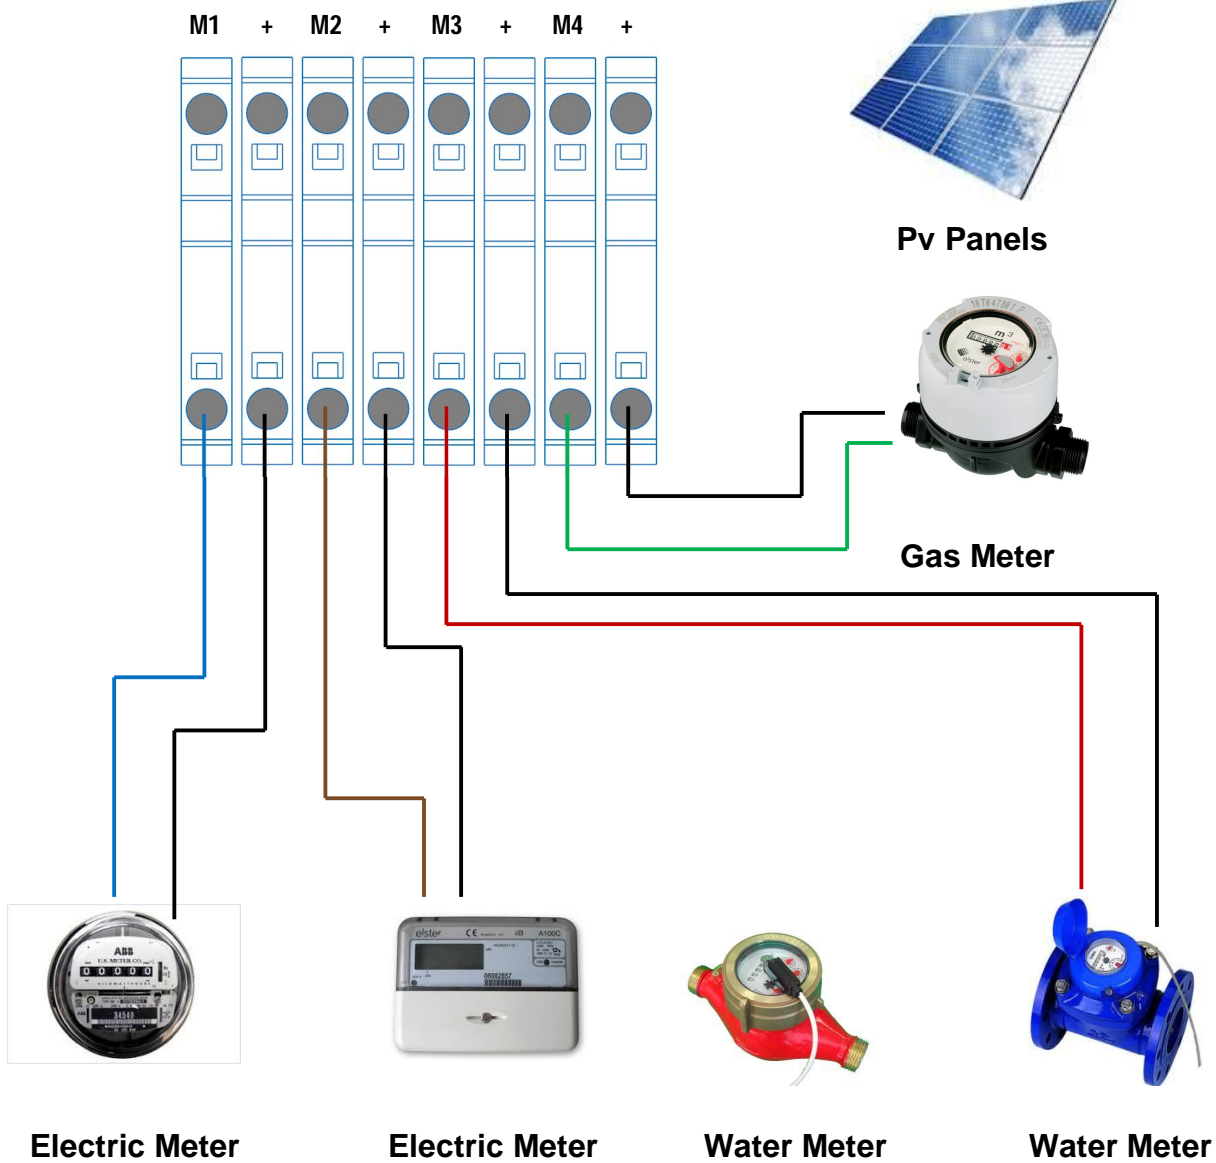

Pulse Meters

Connector Block Panel

Electric Meter

Electric Meter

Water Meter

Water Meter

**All Pulse Meters are different
Please check Manufactures Specification
before Installing**

**Scaling pulses is done within
our software**