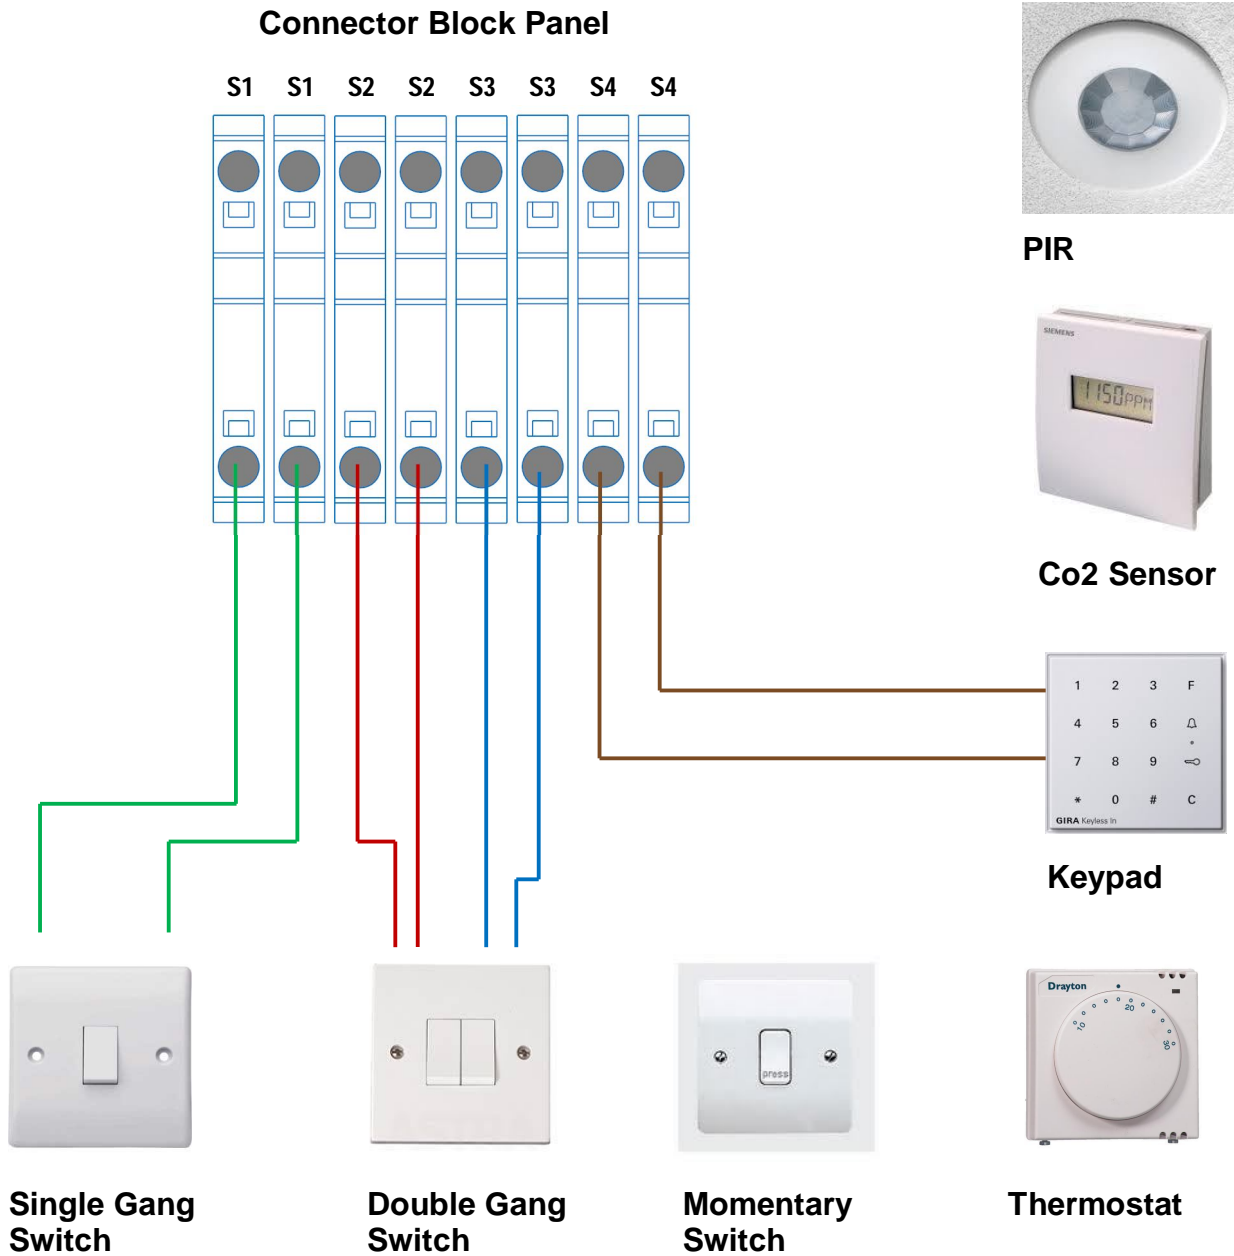

## Digital Switches

You can use any TYPE of Switch  
Just a simple make or break contact  
Then allocate the switch to a RELAY

**Don't forget EnOcean if you want Wireless**

Title	Digital Switches Wiring Diagram		
Author	SJ Shoubridge		
Date	01/01/2015	Sheet	1
Revision			